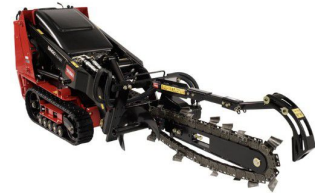

Picture

Product / Description

Dingo Attachments – Leveler (#R22419)

Rates

Minimum/5hr - $20.00
Day - $30.00
Week - $90.00