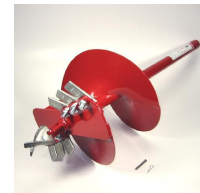

Picture

Product / Description

Groundhog Auger Bit – 18"x3' (#)

Rates

Minimum/4hr/Day - $10.00

Week - $30.00