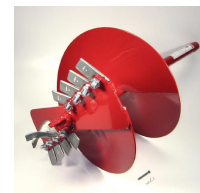

**Picture**

**Product / Description**

Groundhog Auger Bit – 18"x3' (#)

**Rates**

Minimum/4hr/Day - \$10.00

Week - \$30.00

**Picture**

**Product / Description**